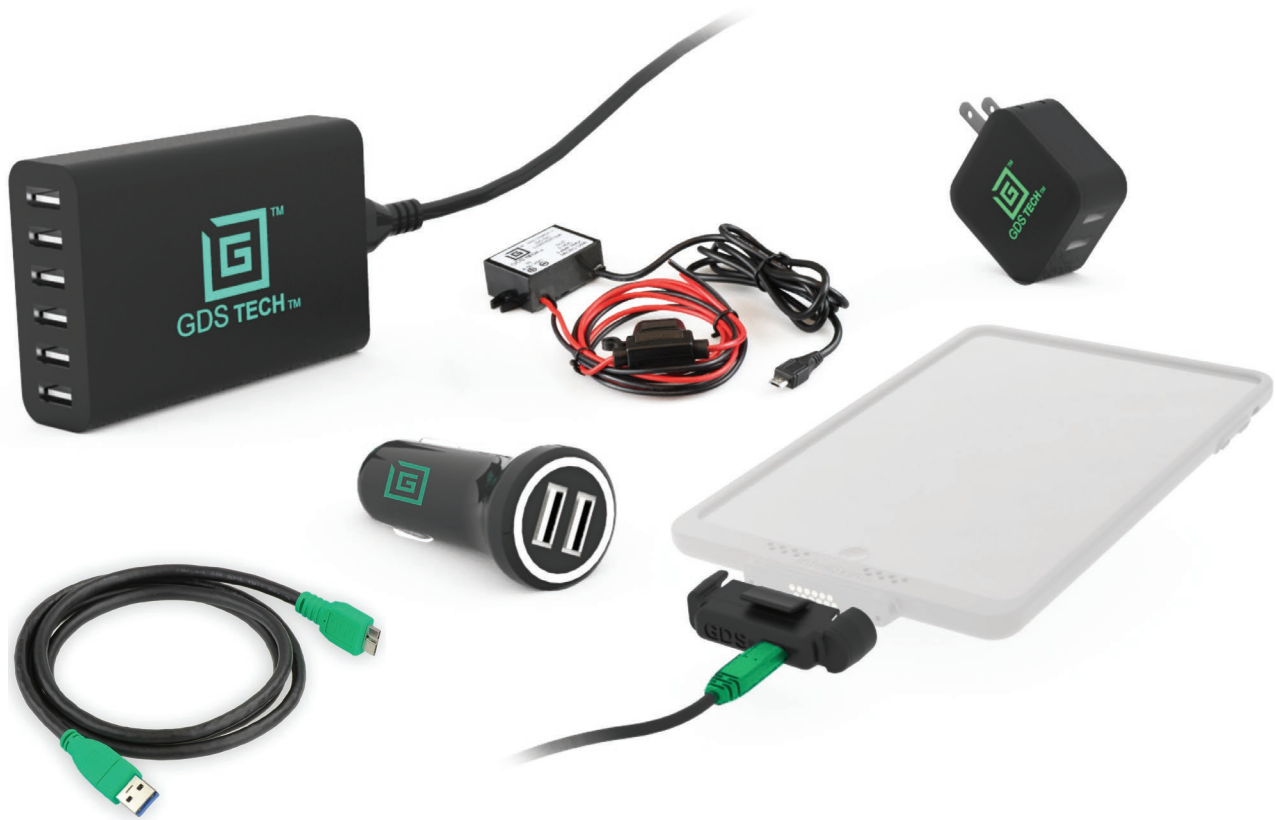

charging accessories

Expand your GDS® system with our complete line of USB chargers and power accessories.