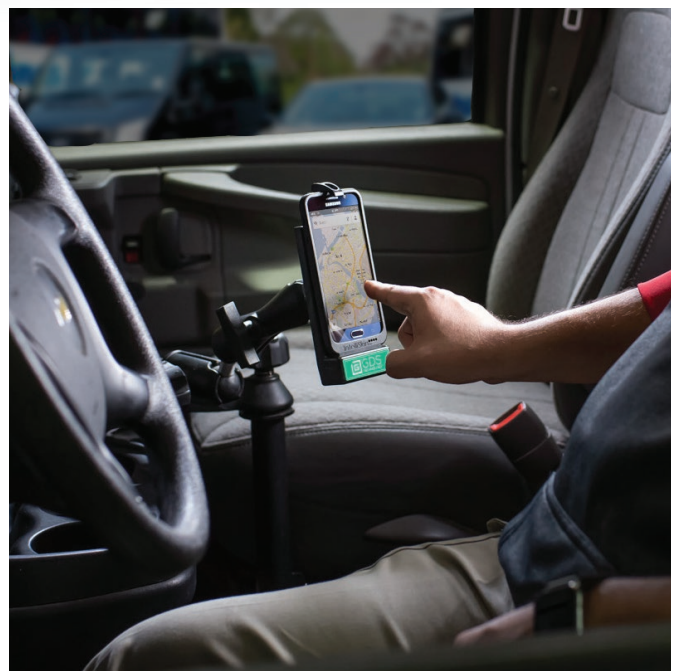

# material handling

Mobile devices help track inventory, process shipments and manage efficiency. IntelliSkin® protects your devices and allows end-users the ability to dock and un-dock them quickly and safely.

# fleet

With increasing regulatory pressures and the need to collect data, fleets are turning to consumer devices to meet these needs. IntelliSkin® allows drivers to keep devices charged, protected and mobile.

# education

The future of education will require a mobile device in every student's hand. IntelliSkin® protects these devices while providing convenient multi-gang charging. This ensures ports are protected and devices are charged.